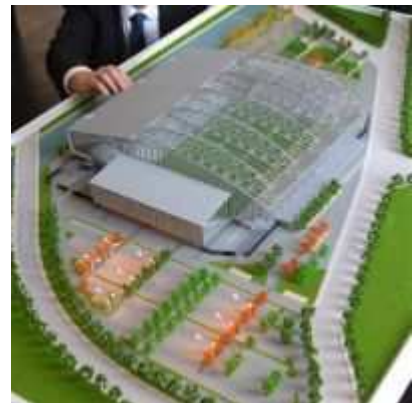

Carisbrook Stadium Trust development director Darren Burden said yesterday the model gave a sense of space and volume that paper plans could not easily convey.

Mr Burden said the designs were at a stage where a model showing what the stadium would look like could be built.

The trust also wanted to put the 1:300 scale model on public display as soon as possible.

Mr Burden said he was not certain where it would be displayed, but it would be somewhere in the city centre, and would also be taken around the region.

A new 1:300 scale model of the Awatea St stadium, looking from the east, or harbour end. The east stand can be partitioned off, and is intended for multipurpose use when seating and structure is removed. Media, corporate and players' facilities will be housed at the Leith end of the stadium, where Mr Burden is pictured. Photo by Peter McIntosh.